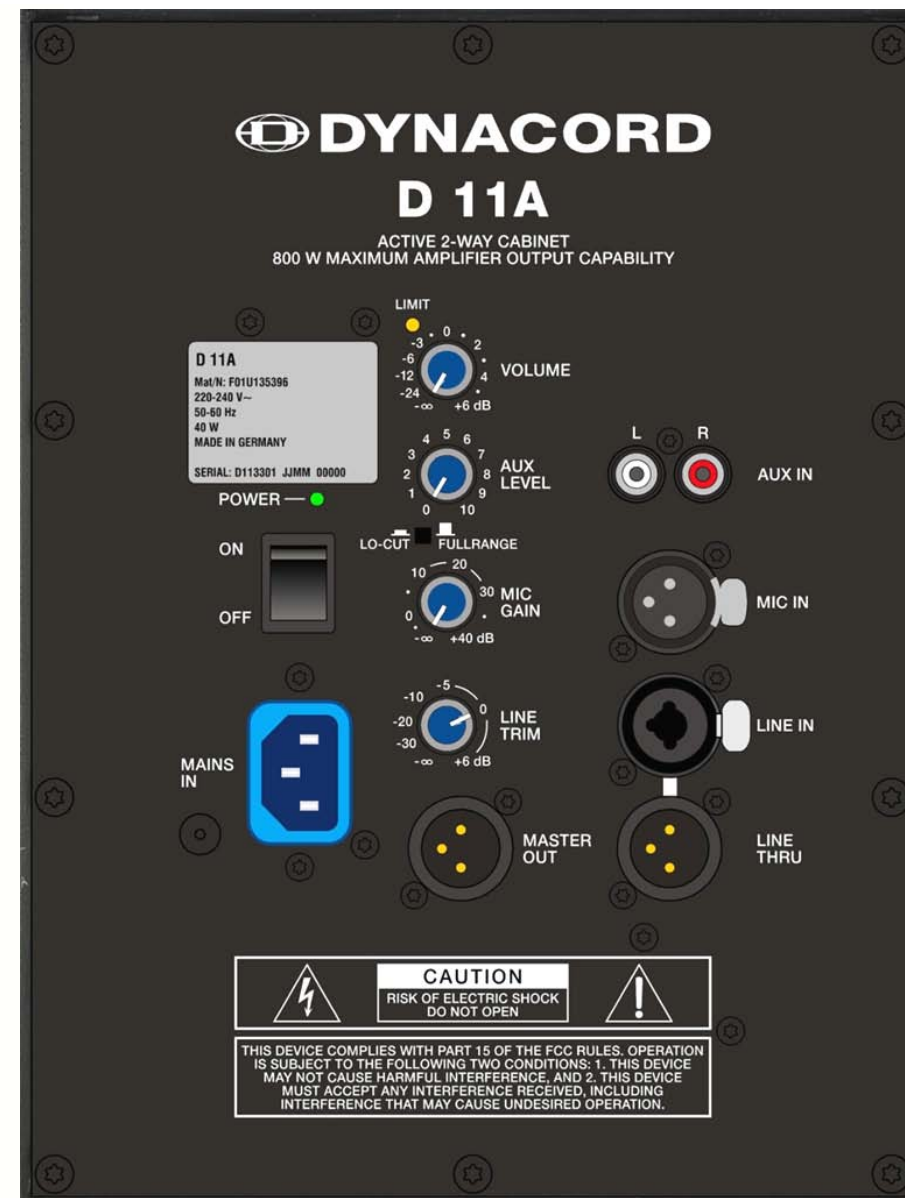

400 + 400 W IHF-A total amplifier power

Microphone input
RCA-type AUX-Input

126 dB max. SPL

15,25 kg

Excellent Audio Performance
Low cost of ownership

Digital
Amplifier
Module

D-Lite Series Update January 2010